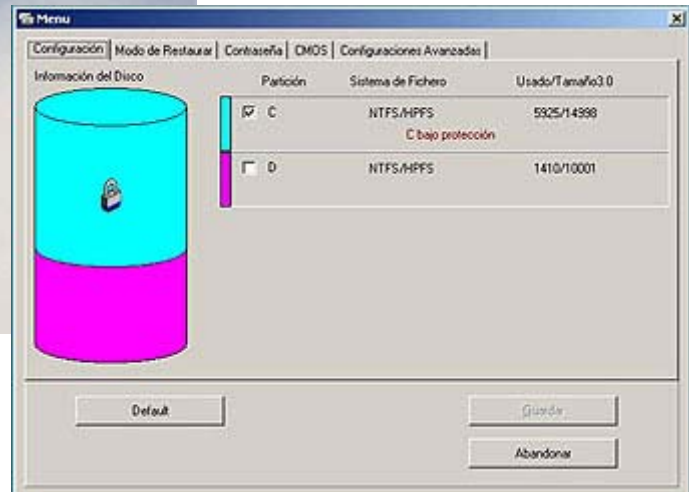

- Instant restoration
- 4 Partitions
- Windows compatible
- Easy installation
- No Multiboot

Description

CUSTODIUS TRAVEL or **CUSTODIUS** in **SOFTWARE** format, is the data protection solution for laptop users or for those who do not have any PCI slots available, or for those who simply want an easy way to protect their data with the capability to restore data files immediately.

TRAVEL is data protection software based on the traditional PCI card-based CUSTODIUS systems. This is a basic system that provides the necessary protection to allow its users to work confidently without having to worry about viruses, accidentally deleted files or software corruption.